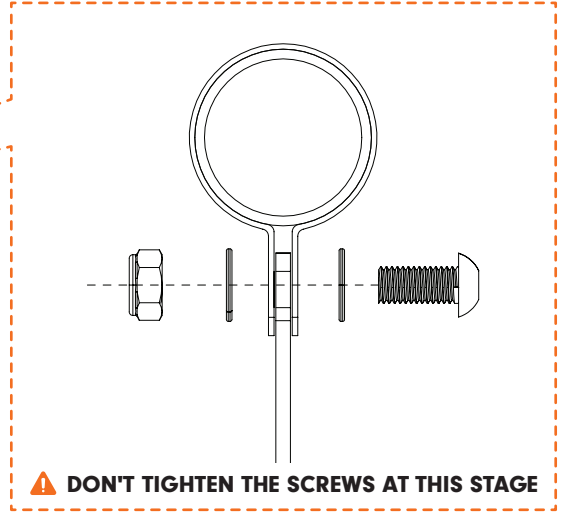

- Minimum user age – 6 years.
- Maximum number of users – 6.
- Adult assembly required.
- Adult supervision required at all times.
- Ensure that the system is secured with anchors or bolts before use.
- Ensure that the system has been assembled by an adult, in accordance with the assembly instructions.
- Ensure that the system has been checked over before use, and that all attachments are secure.
- Do not use in strong wind conditions or wet weather, and keep the system secure.
- Ensure active and competent adult supervision at all times while children are using the system.
- Wear comfortable clothing, which allows full and free movement, and closed-in footwear.
 - Do not wear jewellery, drawstrings, cords, loops, buckles or anything that could entangle in components and become a strangulation hazard, a contact hazard or damage the system.
 - Empty pockets and hands before use.
- Climb on and off the system with caution and only while the part is not moving. Never jump off.
- Exercise caution at heights.
- Make sure that the areas around, underneath and above the system are clear.
- Demonstrate safe use for children before allowing them onto the system.
- Do not walk close to, in front of, behind, or between moving items.
- Do not twist chains or ropes or loop them over the top rails.
- Do not attach items that are not specifically designed for use with the system, such as – but not limited to – jump ropes, clothesline, pet leashes, cables and chains.

M

L

XL

1

2

3

✓