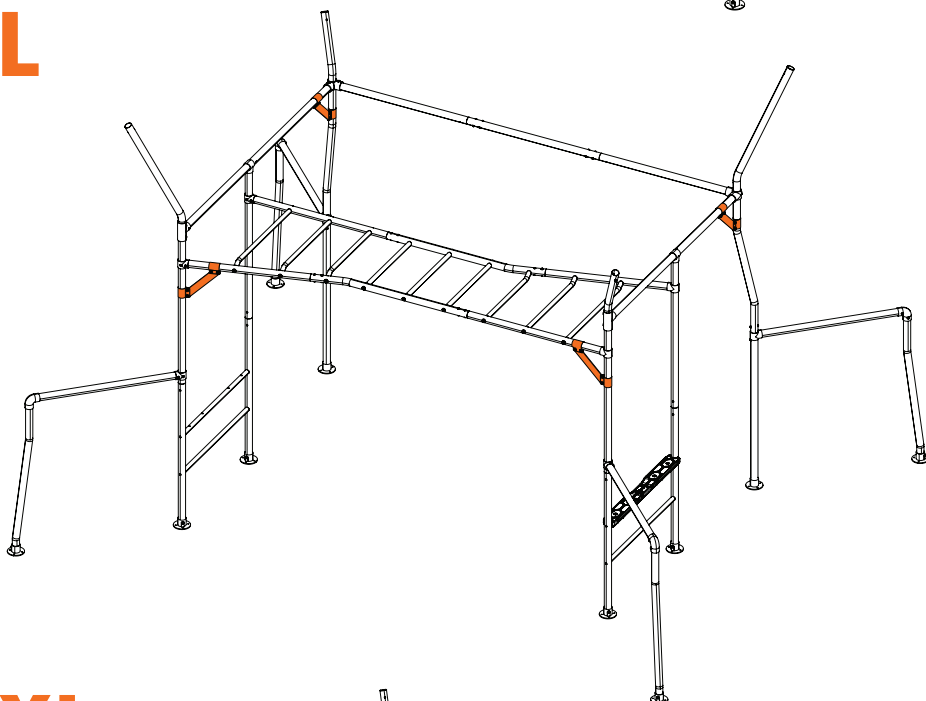

- Minimum user age – 6 years.
- Maximum number of users – 6.
- Adult assembly required.
- Adult supervision required at all times.
- Ensure that the system is secured with anchors or bolts before use.
- Ensure that the system has been assembled by an adult, in accordance with the assembly instructions.
- Ensure that the system has been checked over before use, and that all attachments are secure.
- Do not use in strong wind conditions or wet weather, and keep the system secure.
- Ensure active and competent adult supervision at all times while children are using the system.
- Wear comfortable clothing, which allows full and free movement, and closed-in footwear.
 - Do not wear jewellery, drawstrings, cords, loops, buckles or anything that could entangle in components and become a strangulation hazard, a contact hazard or damage the system.
 - Empty pockets and hands before use.
- Climb on and off the system with caution and only while the part is not moving. Never jump off.
- Exercise caution at heights.
- Make sure that the areas around, underneath and above the system are clear.
- Demonstrate safe use for children before allowing them onto the system.
- Do not walk close to, in front of, behind, or between moving items.
- Do not twist chains or ropes or loop them over the top rails.
- Do not attach items that are not specifically designed for use with the system, such as – but not limited to – jump ropes, clothesline, pet leashes, cables and chains.

M

L

XL

1

2

3

✓