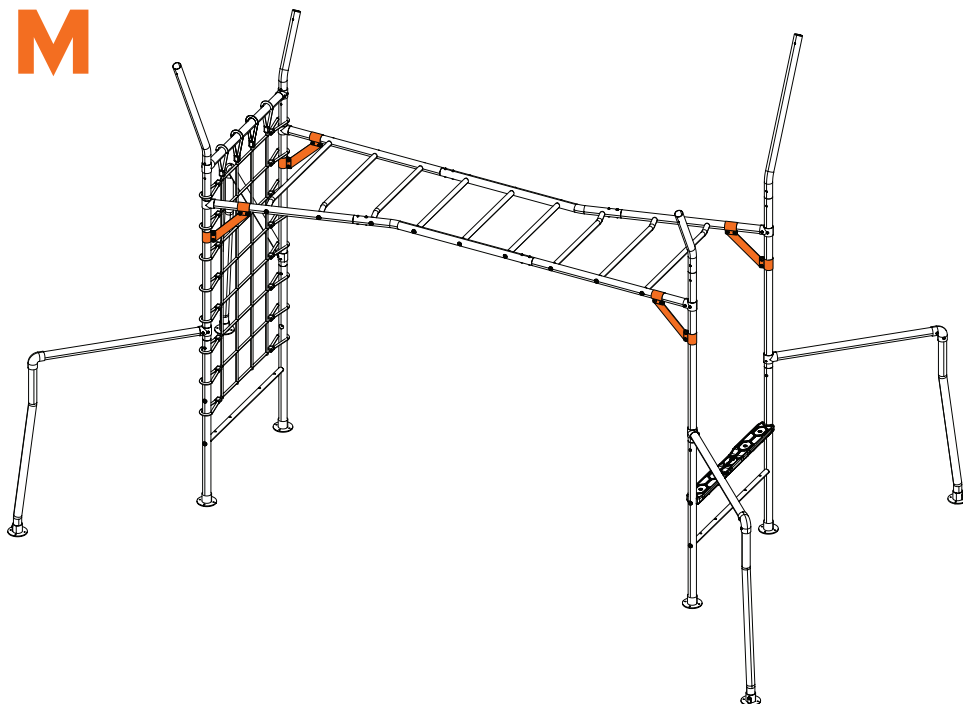

- Minimum user age – 6 years.
- Maximum number of users – 6.
- Adult assembly required.
- Adult supervision required at all times.
- Ensure that the system is secured with anchors or bolts before use.
- Ensure that the system has been assembled by an adult, in accordance with the assembly instructions.
- Ensure that the system has been checked over before use, and that all attachments are secure.
- Do not use in strong wind conditions or wet weather, and keep the system secure.
- Ensure active and competent adult supervision at all times while children are using the system.
- Wear comfortable clothing, which allows full and free movement, and closed-in footwear.
 - Do not wear jewellery, drawstrings, cords, loops, buckles or anything that could entangle in components and become a strangulation hazard, a contact hazard or damage the system.
 - Empty pockets and hands before use.
- Climb on and off the system with caution and only while the part is not moving. Never jump off.
- Exercise caution at heights.
- Make sure that the areas around, underneath and above the system are clear.
- Demonstrate safe use for children before allowing them onto the system.
- Do not walk close to, in front of, behind, or between moving items.
- Do not twist chains or ropes or loop them over the top rails.
- Do not attach items that are not specifically designed for use with the system, such as – but not limited to – jump ropes, clothesline, pet leashes, cables and chains.

M

L

XL

1

2

3

✓