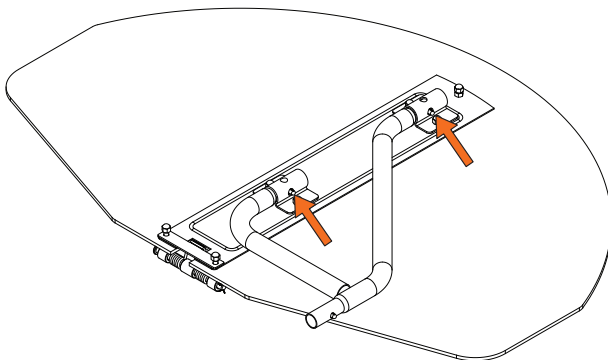

Click the frame on the backboard into position.