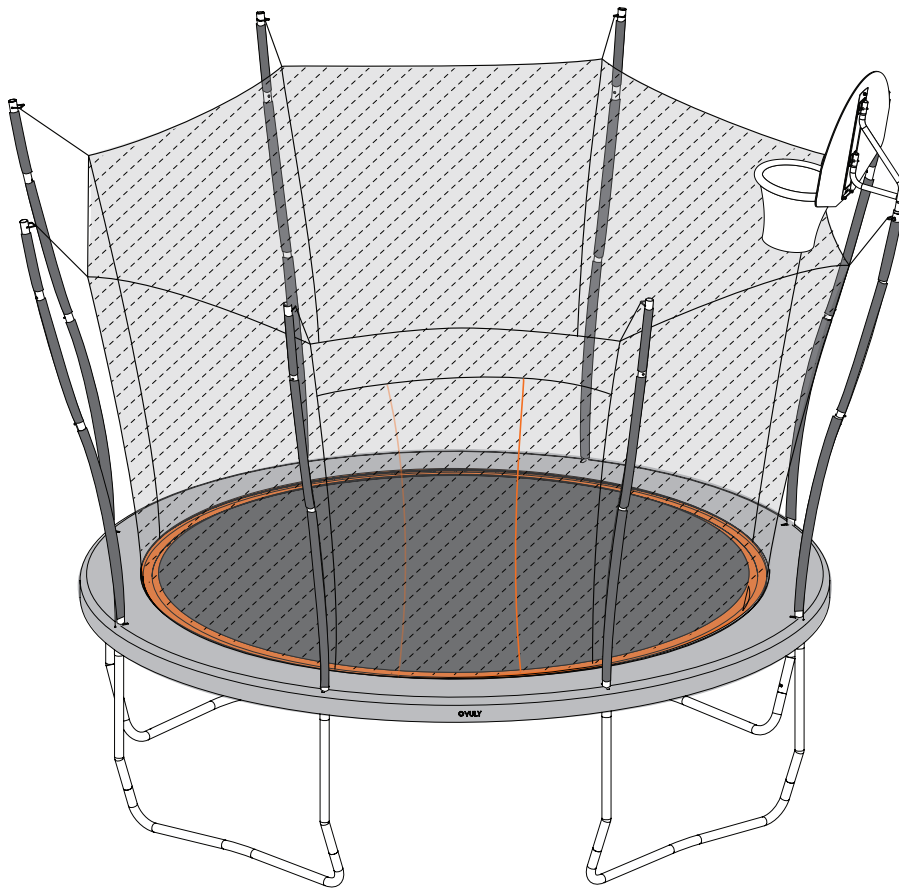

# 6

**⚠ CHECK LOCK PINS ARE FULLY POPPED OUT**

Insert the Basketball Set frame into the top of the Upper Net Pole.

---