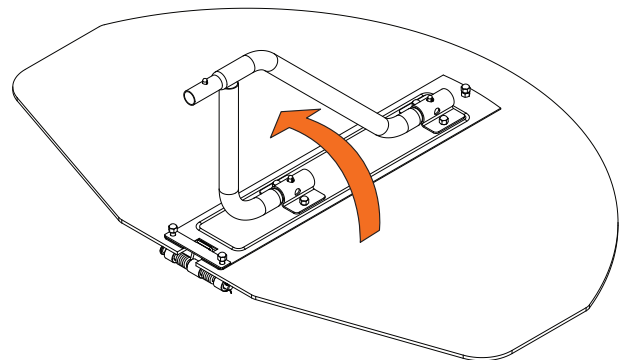

Click the frame on the backboard into position.