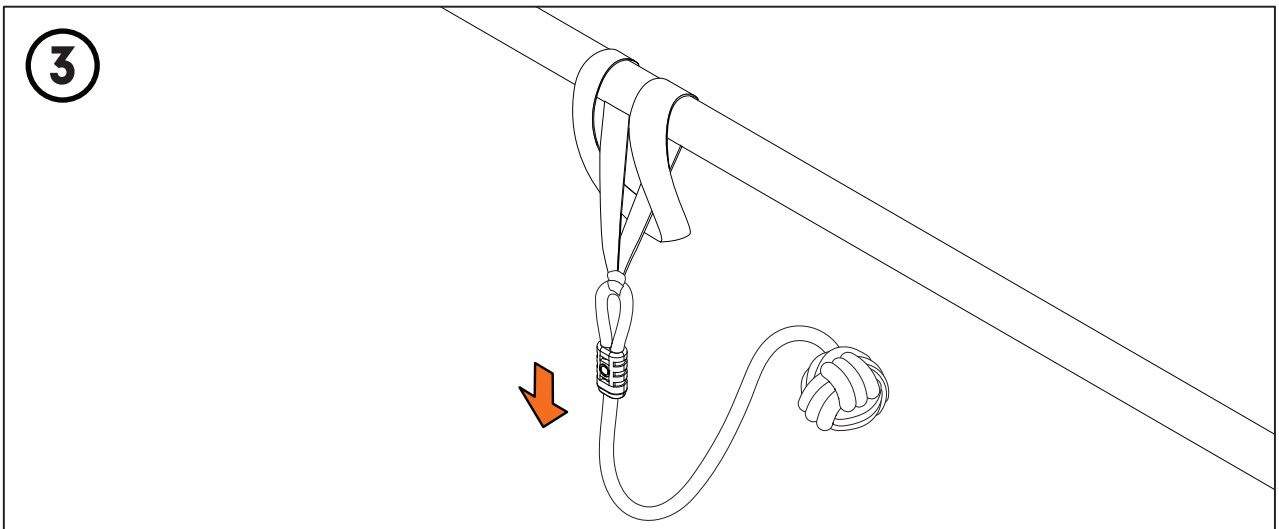

CONGRATULATIONS!

You have attached the Ninja Grip to your Quest.