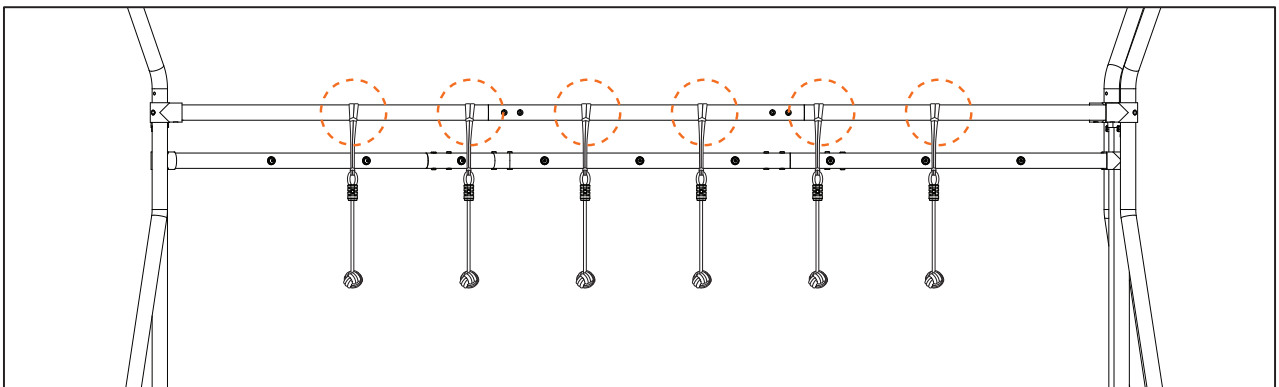

CONGRATULATIONS!

You have attached the Ninja Grip to your Quest.