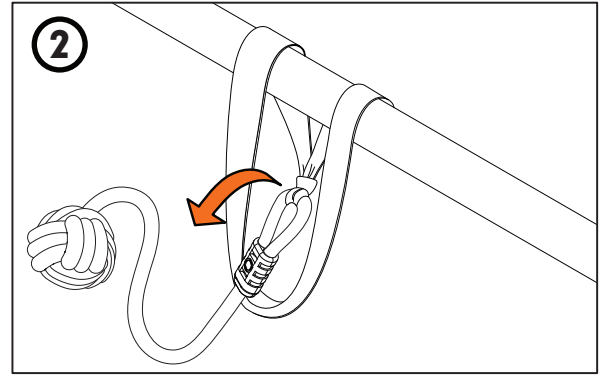

CONGRATULATIONS!

You have attached the Ninja Grip to your Quest.