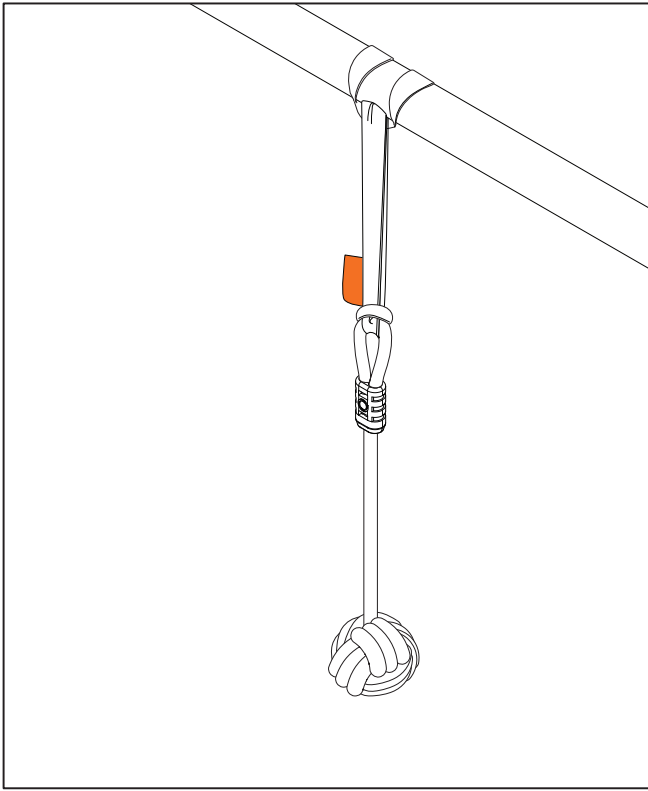

CONGRATULATIONS!

You have attached the Ninja Grip to your Quest.