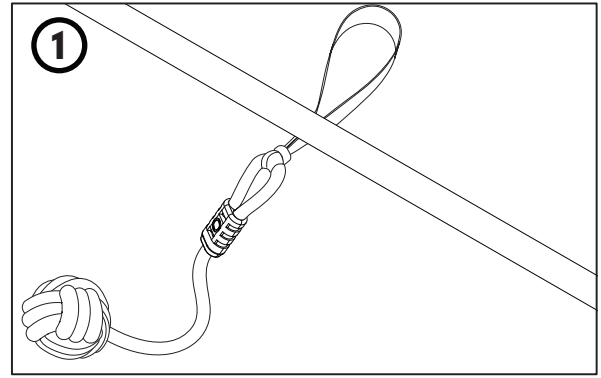

CONGRATULATIONS!

You have attached the Ninja Grip to your Quest.