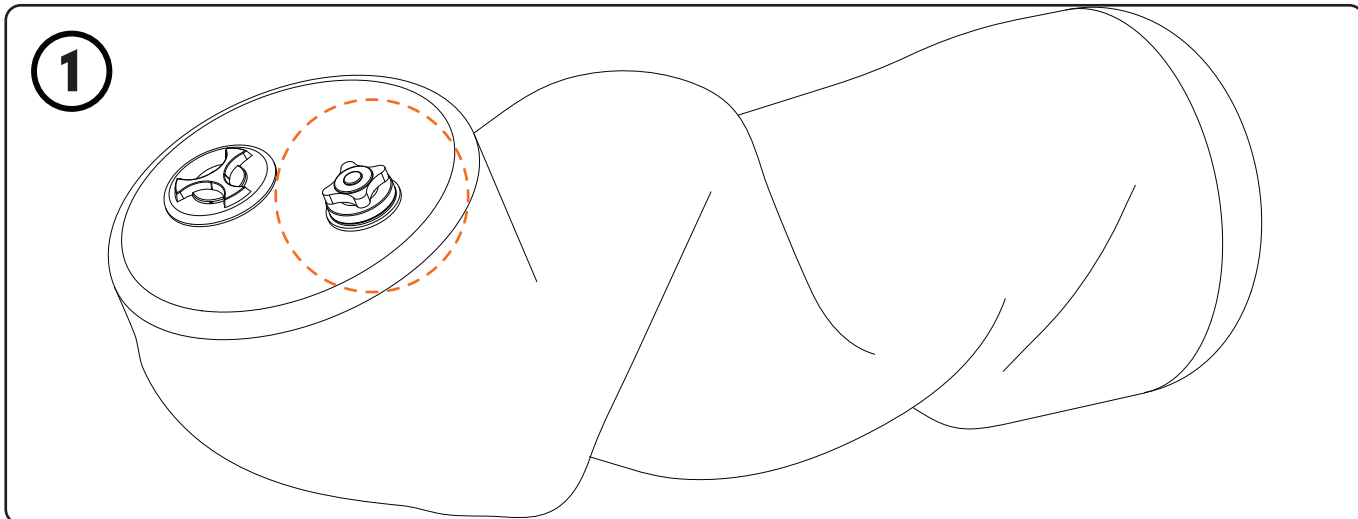

QUEST

WATER