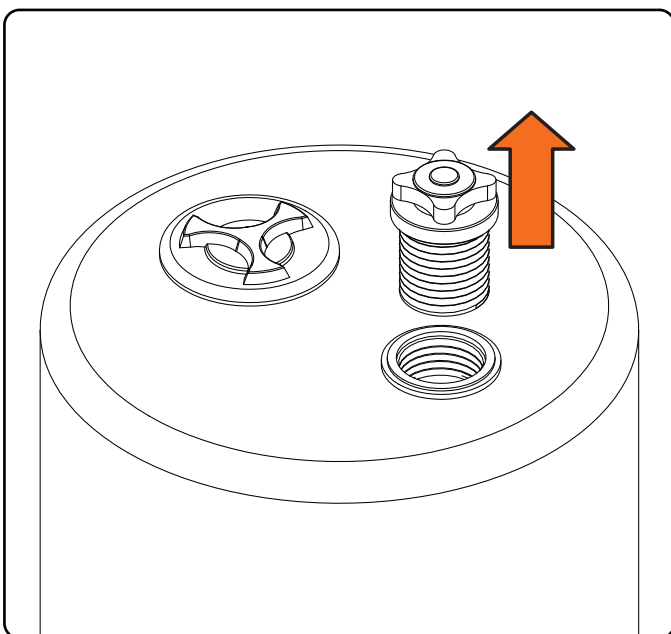

QUEST

WATER