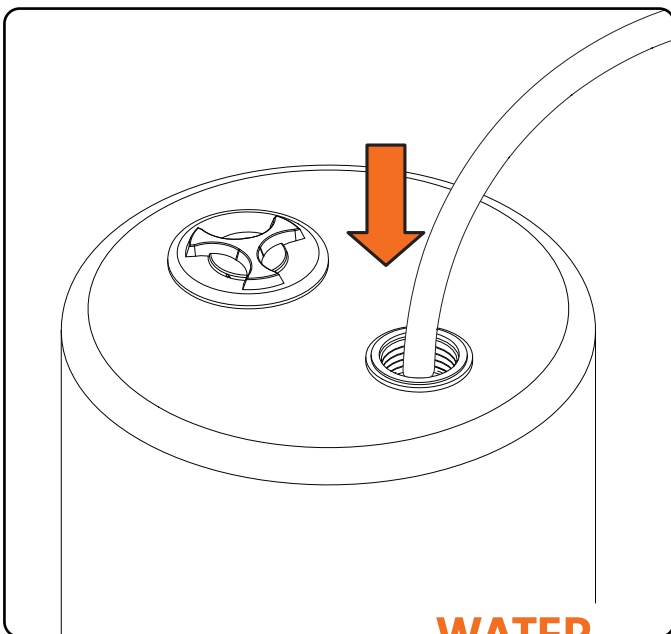

QUEST

WATER